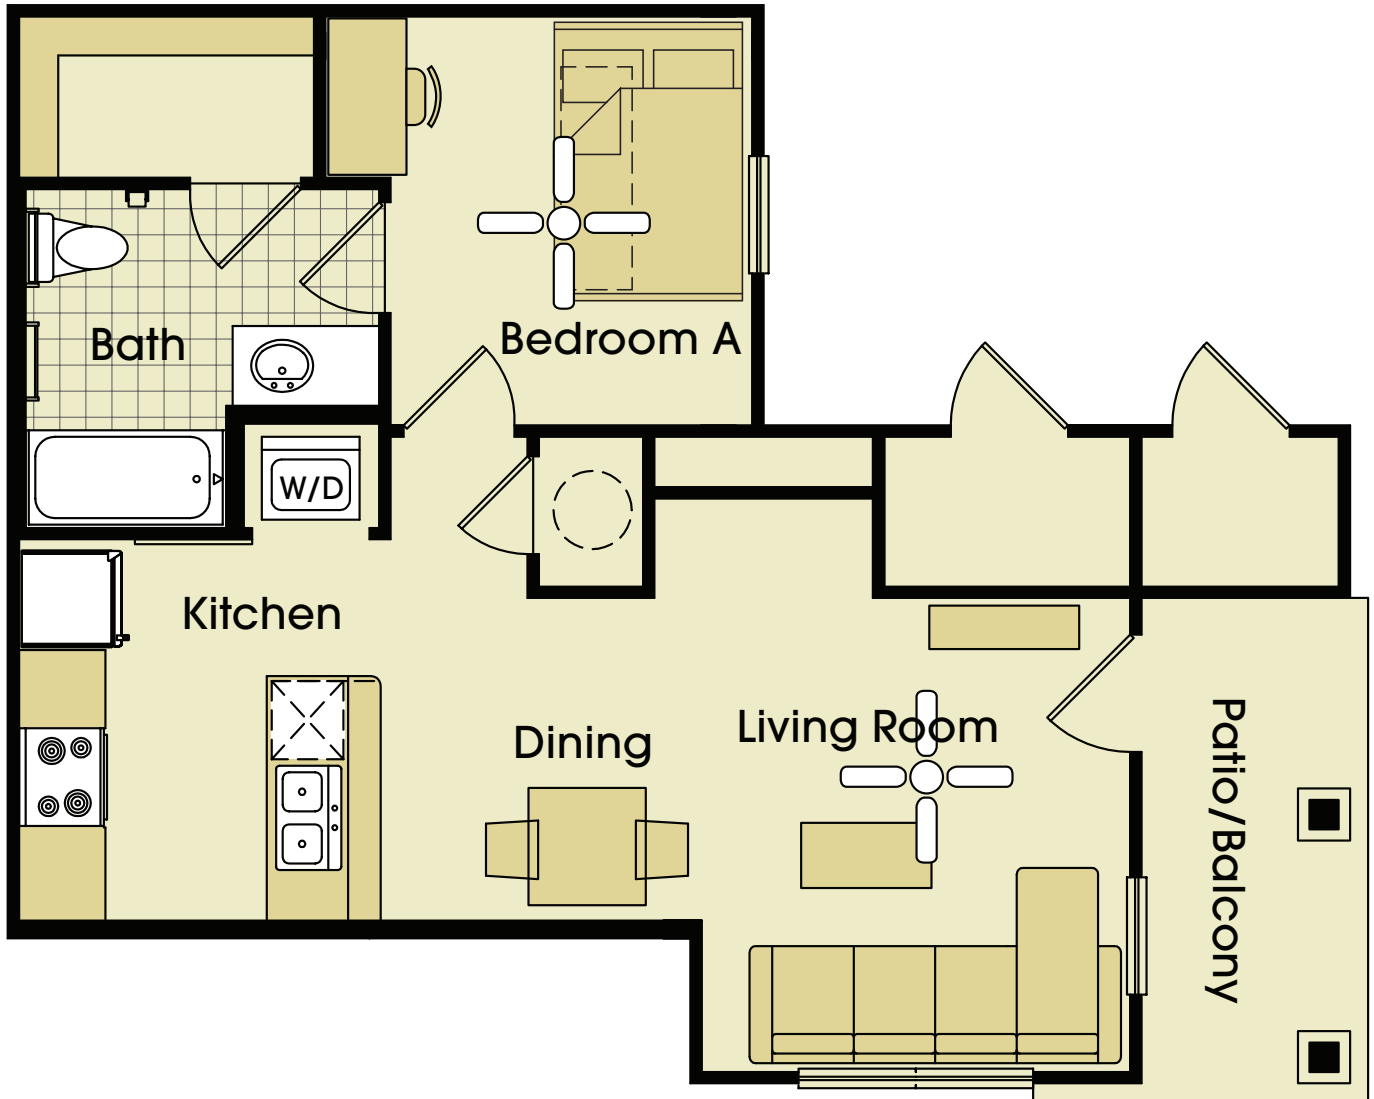

Parkway Place

smart student living.com

1 Bedroom - 1 Bathroom
604 Square Feet

1350 Harvey Mitchell Parkway
College Station, TX 77840
979-693-5900
Parkway@PlaceProperties.com