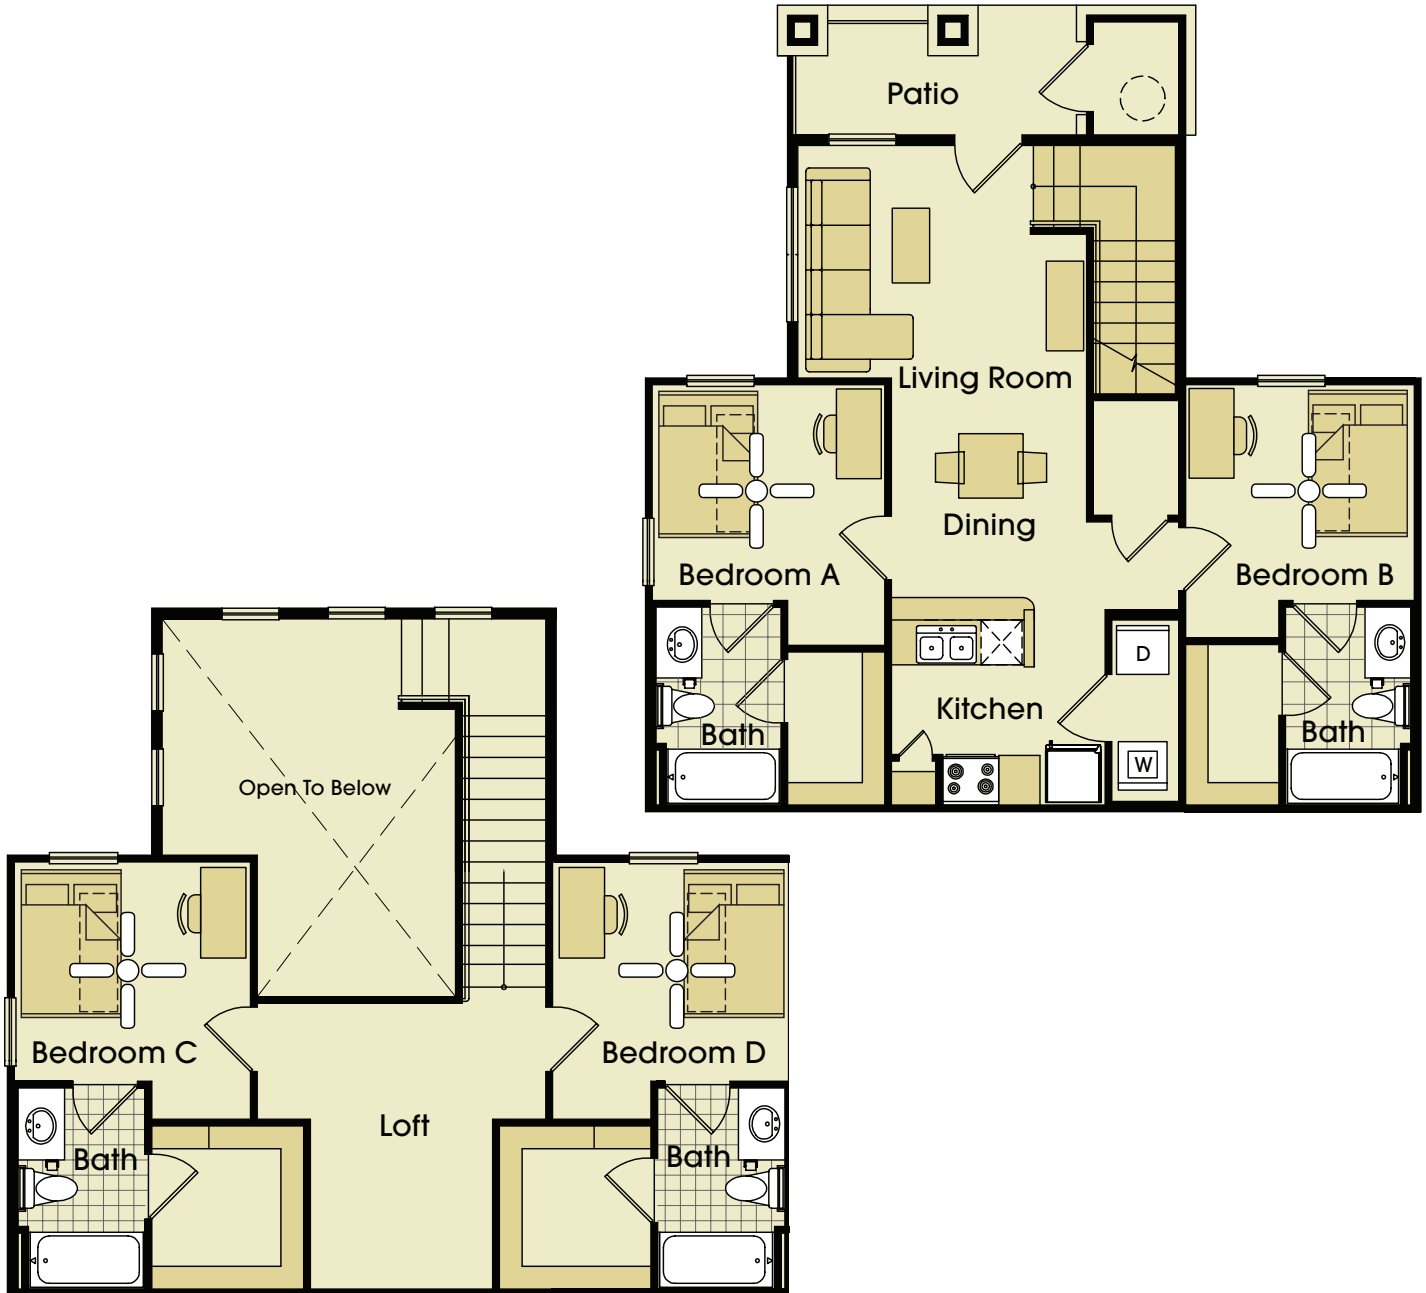

Parkway Place

smart student living.com

4 Bedroom - 4 Bathroom Townhome 1
1437 Square Feet

1350 Harvey Mitchell Parkway
College Station, TX 77840
979-693-5900
Parkway@PlaceProperties.com