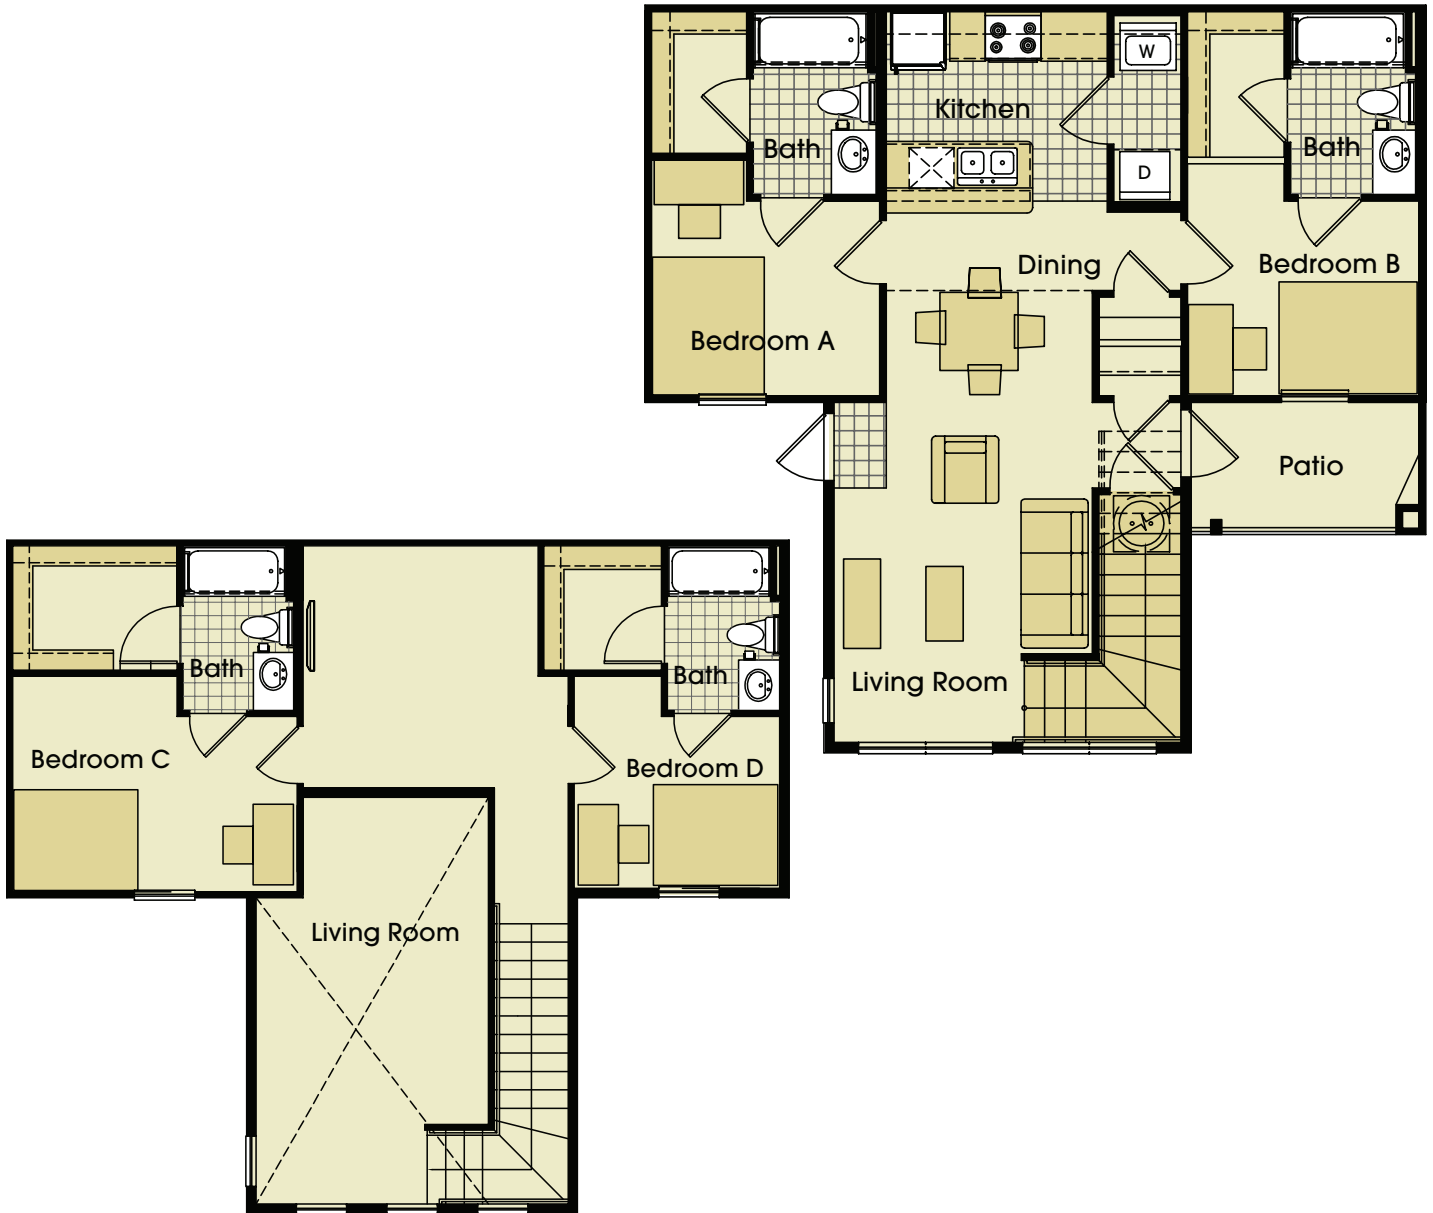

Parkway Place

smart student living.com

4 Bedroom - 4 Bathroom Townhome 2
1538 Square Feet

1350 Harvey Mitchell Parkway
College Station, TX 77840
979-693-5900
Parkway@PlaceProperties.com