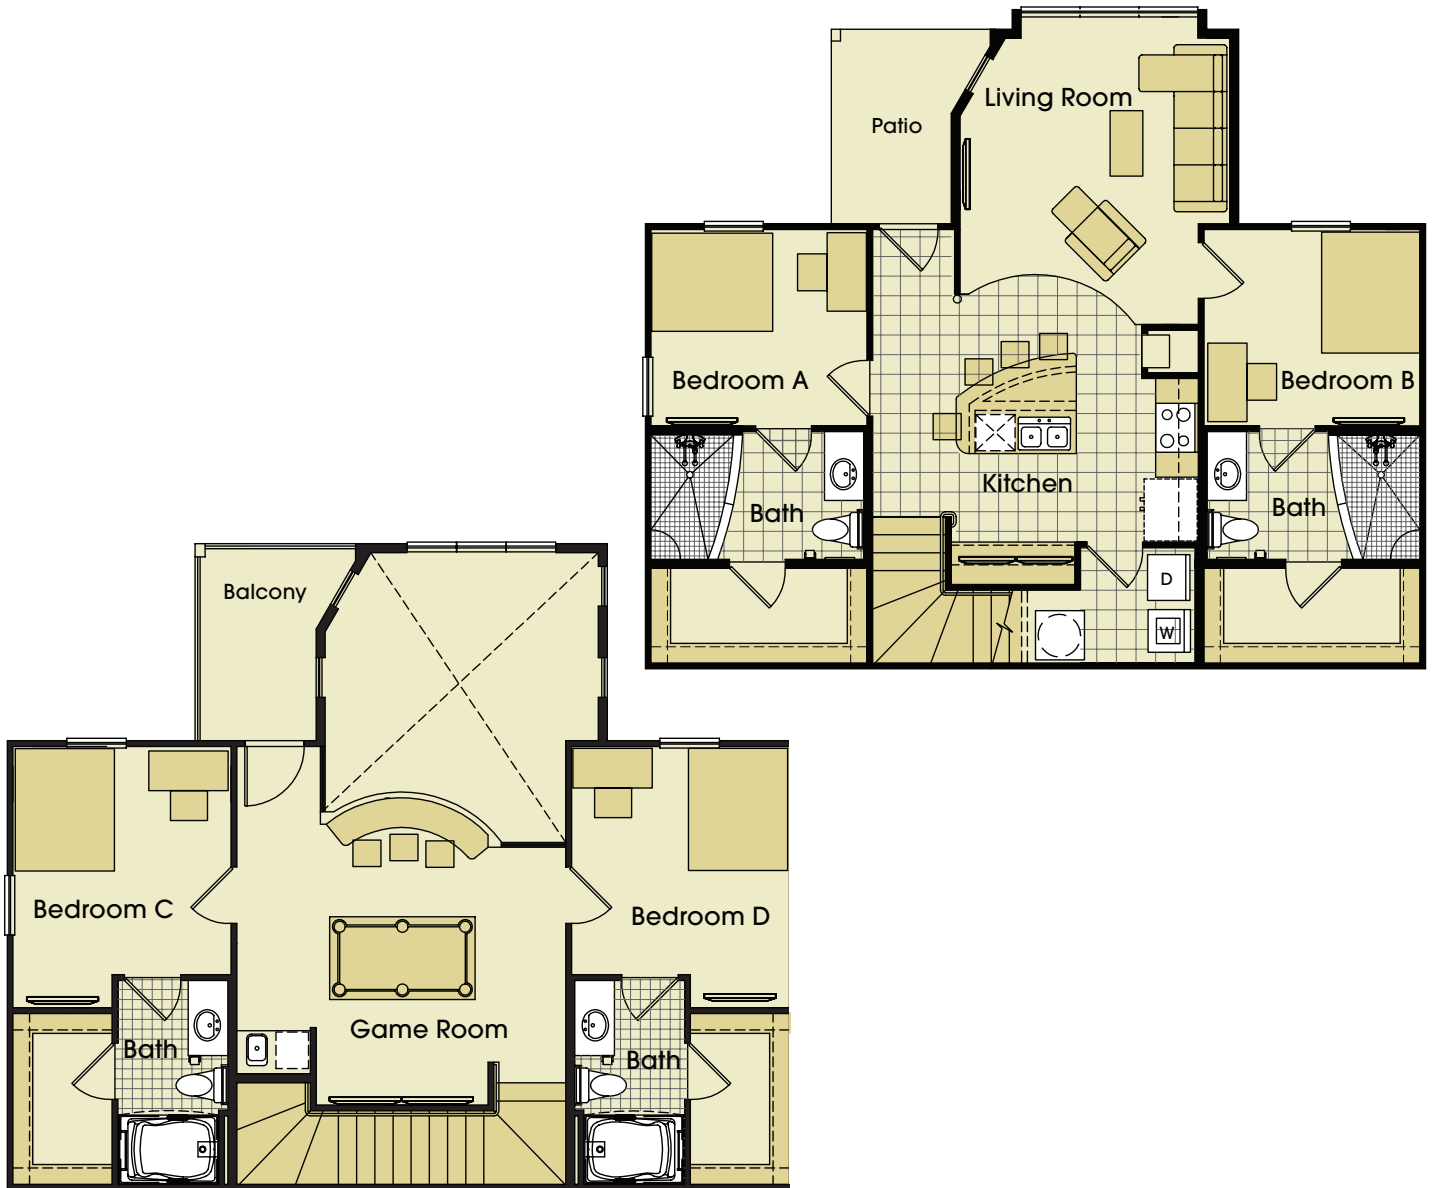

Parkway Place

smart student living.com

4 Bedroom - 4 Bathroom Townhome 3
1865 Square Feet

1350 Harvey Mitchell Parkway
College Station, TX 77840
979-693-5900
Parkway@PlaceProperties.com